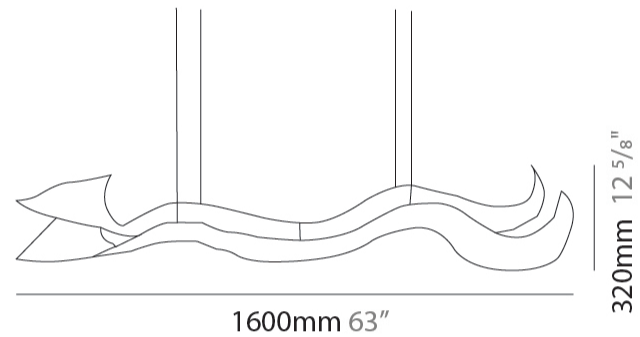

GENERAL

Series: Tempo Perso
Brand: Knikerboker
Division: Design
Mounting Type: Suspension
Mounting Location: Ceiling
Subcategory: Pendant

PHYSICAL

Shape: Abstract
Length (mm): 1600
Length (in): 63
Height (mm): 320
Height (in): 12 ⁵/₈
Extension (mm): 2000
Extension (in): 78 ³/₄
Light Distribution: Direct
Fixture Finish: EWH / EBK / MAN / COF / PRD / SLF / GLF / CLF / BRL / EWS / EWG / EWC / EWR / EBS / EBG / EBC / EBC / EBB / MAS / MAD / MAC / MAB / COS / CGO / CCL / CBL / PRS / PRG / PRC / PRB
Fixture Material: Aluminum
Cable Details: 4 Steel Cables 2000mm / 78 3/4" - Silicon Cable 2000mm / 78 3/4"

LED

Number of LEDs: 4
Color Temperature (°K): 3000
Max. Delivered Lumen (lm): 4400
CRI: >85 CRI
Lamp Life (hrs): 50000

OPTICAL

RATINGS AND CERTIFICATIONS

Certified By: CSA Certified to UL and CSA Standards
IP rating: IP20

GENERAL

Series: Tempo Perso
 Brand: Knikerboker
 Division: Design
 Mounting Type: Suspension
 Mounting Location: Ceiling
 Subcategory: Pendant

PHYSICAL

Shape: Abstract
 Length (mm): 1600
 Length (in): 63
 Height (mm): 320
 Height (in): 12 5/8
 Light Distribution: Direct
 Fixture Finish: EWH / EBK / MAN / COF / PRD / SLF / GLF / CLF / BRL / EWS / EWG / EWC / EWR / EBS / EBG / EBC / EBC / EBB / MAS / MAD / MAC / MAB / COS / CGO / CCL / CBL / PRS / PRG / PRC / PRB
 Fixture Material: Aluminum
 Cable Details: 4 Steel Cables 2000mm / 78 3/4" - Silicon Cable 2000mm / 78 3/4"